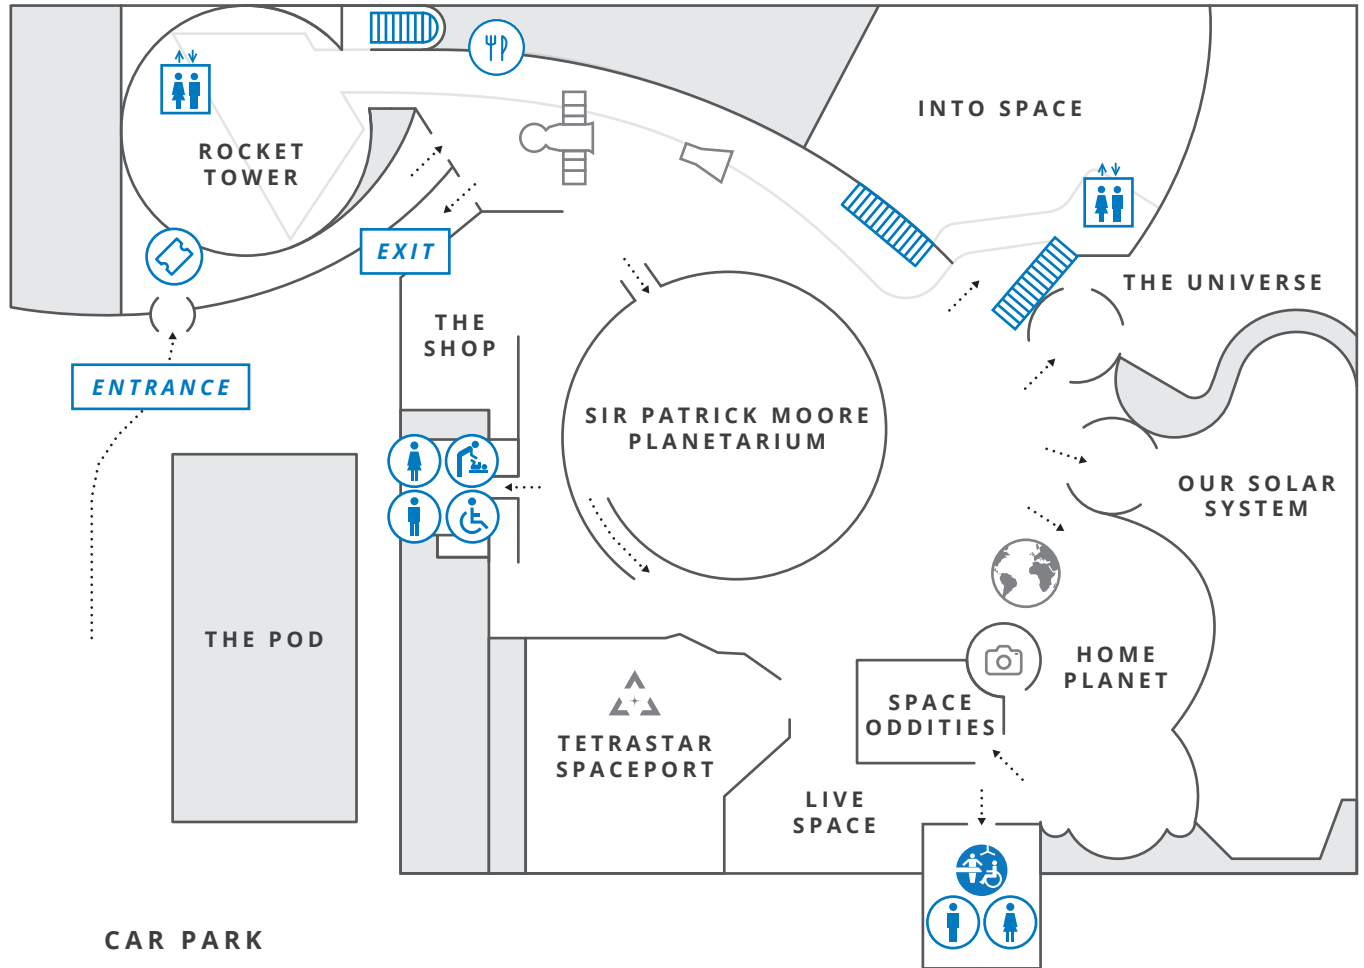

DECKS 1 - 4
ROCKET TOWER

Access via walkway
from Into Space

4TH DECK
Destination Moon
1962 - 1975

3RD DECK
Leaving Earth
1942 - 1962

2ND DECK
Britain's Space Race

1ST DECK
New Frontiers

GROUND FLOOR
Boosters Cafe

GROUND FLOOR

KEY

Stairs

Tickets

Toilets

Baby Changing Facility

Lifts

Boosters Cafe

Changing Places Toilet
Access via pin code, please ask a member of staff.